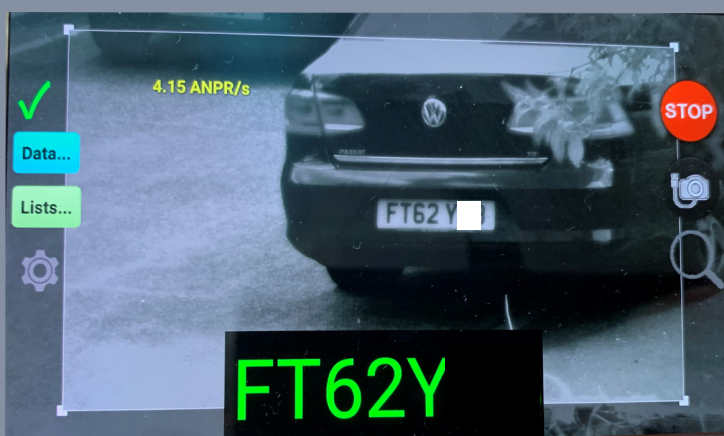

suilvision

Puma Mobile

The Puma Mobile Camera from Suilvision utilises the latest in ground breaking software and hardware technology. From the all new camera housing to the brand new Android based software control the Puma Mobile delivers unrivalled performance. Utilising a modern Android Smart Phone to run the engine, all the important functions are automatically set leaving the user the simple task of aiming the camera to obtain the best view.

The camera is fitted with smart IR illumination to ensure capture of vehicles in all conditions 24/7.

No vehicle modifications needed - external magnetic or suction mount, connection cable provided. No need for complex calibration and setup - all automatic

Can be mounted and installed by user in less than 30 seconds. Can be moved from one vehicle to another in under a 1 minute